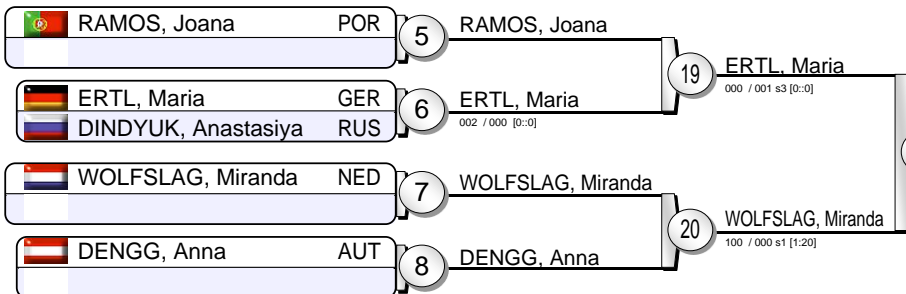

European Open Women Lisbon 2013

(Lisbon (POR), 08-09 June 2013)

-52 kg

19 Judoka

Pool A

Pool B

Pool C

Pool D