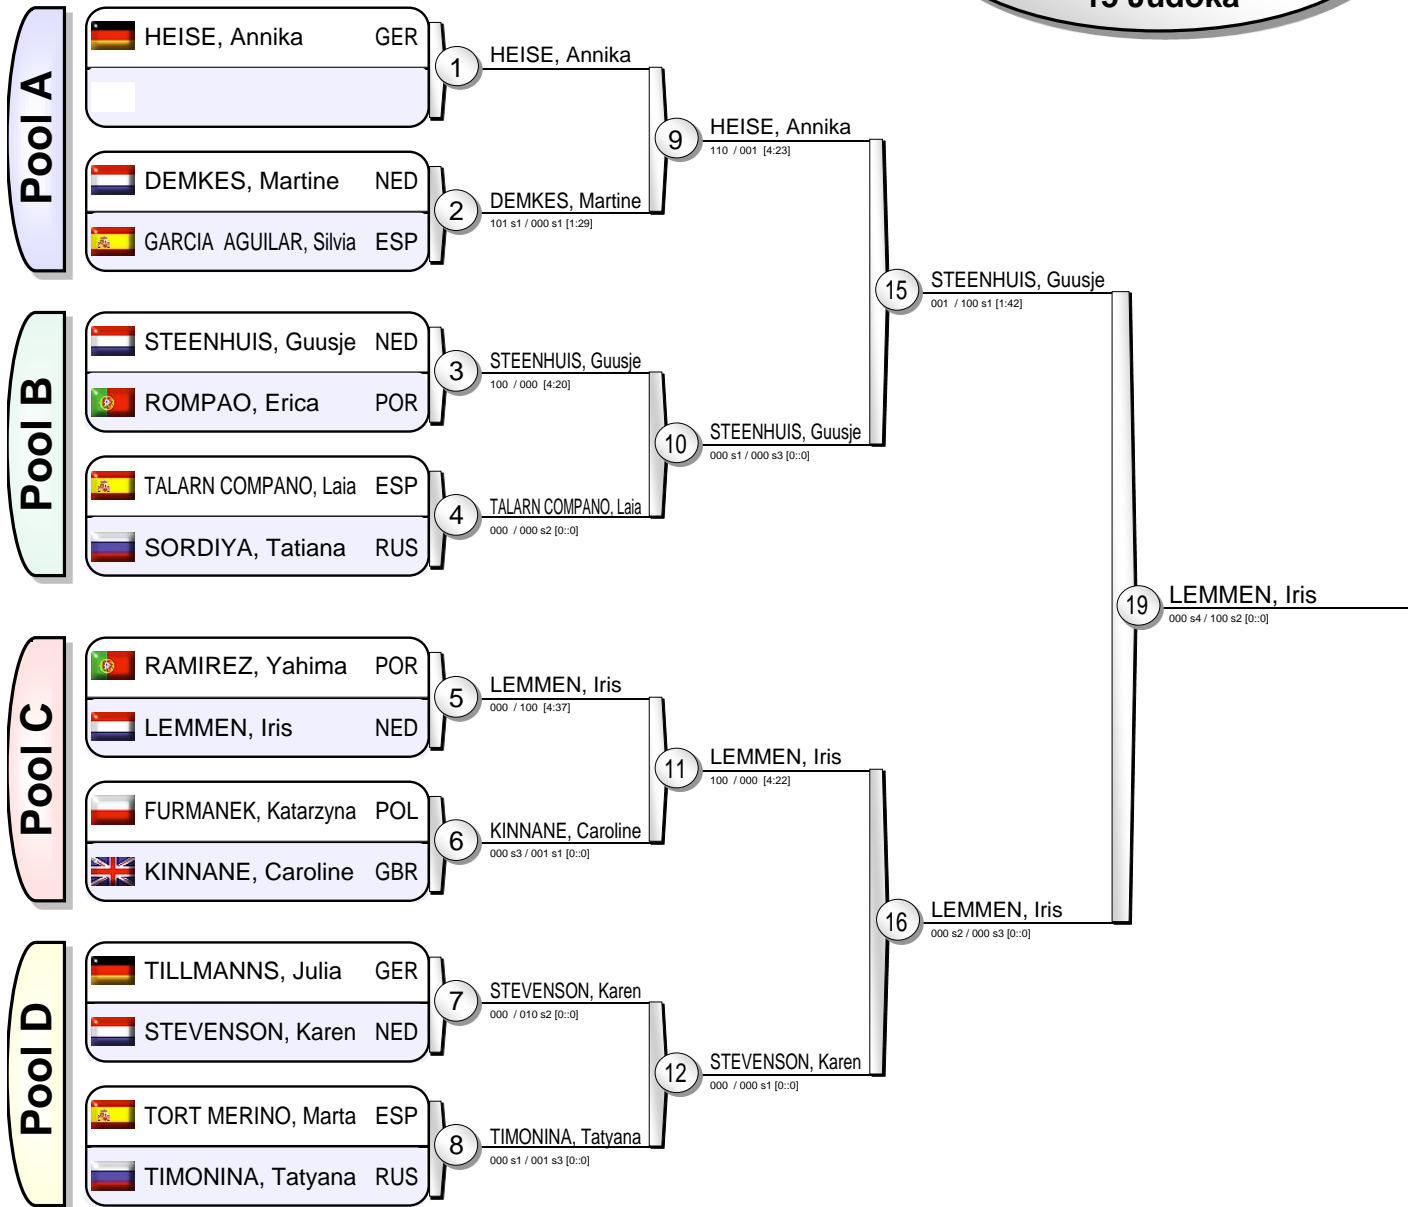

European Open Women Lisbon 2013

(Lisbon (POR), 08-09 June 2013)

-78 kg

15 Judoka