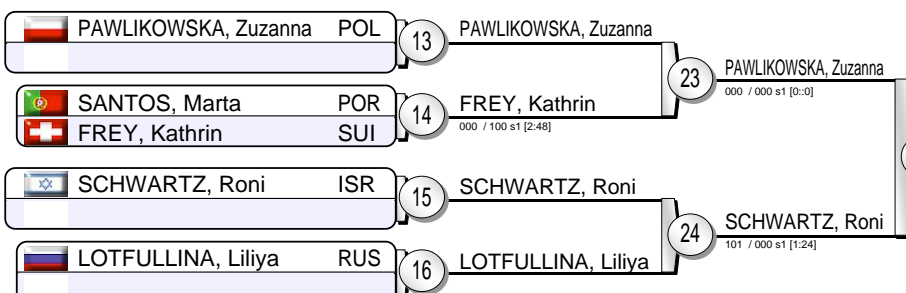

European Open Women Lisbon 2013

(Lisbon (POR), 08-09 June 2013)

-52 kg

19 Judoka

Pool A

Pool B

Pool C

Pool D