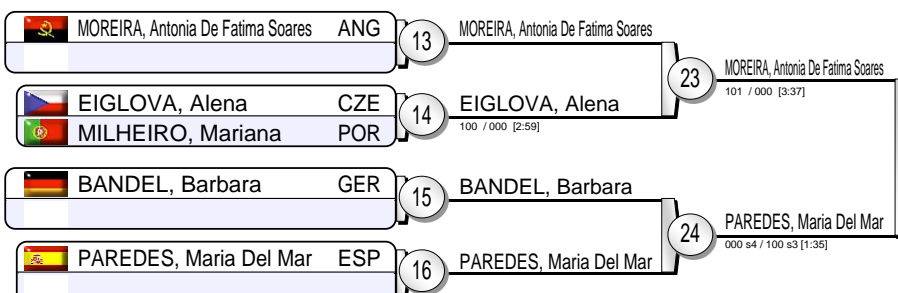

European Open Women Lisbon 2013

(Lisbon (POR), 08-09 June 2013)

-70 kg

18 Judoka

Pool A

Pool B

Pool C

Pool D