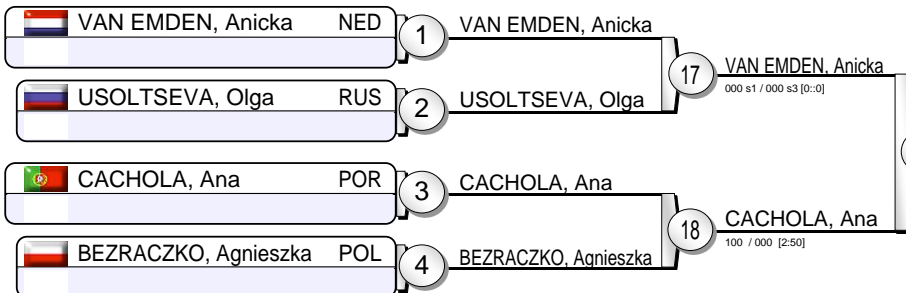

Results

- BEDETI, Vlora SLO
- GROL, Carla NED
- DAVIS, Nekoda GBR
- PERENC, Agata POL
- ROGIC, Jovana SRB
- ZYMAN MINAGAWA, Camila Satie ISR
- TREMBLAY, Stefanie CAN
- RAMSAY, Connie GBR

European Open Women Lisbon 2013

(Lisbon (POR), 08-09 June 2013)

-63 kg

18 Judoka

Pool A

Pool B

Pool C

Pool D

Repechage