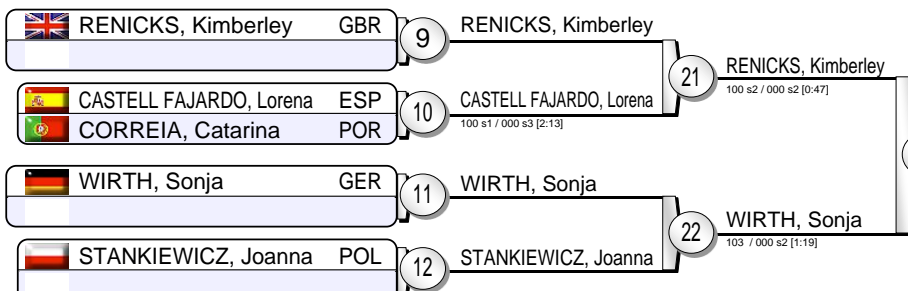

European Open Women Lisbon 2013

(Lisbon (POR), 08-09 June 2013)

-48 kg

19 Judoka

Pool A

Pool B

Pool C

Pool D