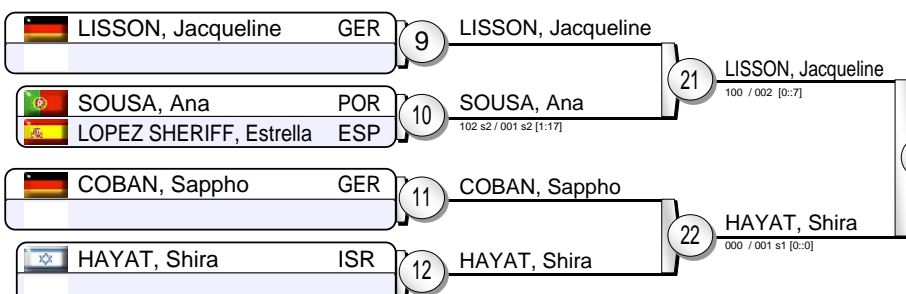

European Open Women Lisbon 2013

(Lisbon (POR), 08-09 June 2013)

-52 kg

19 Judoka

Pool A

Pool B

Pool C

Pool D