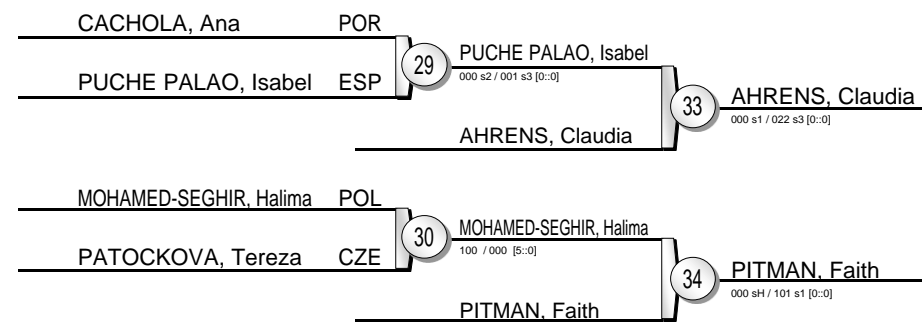

(Lisbon (POR), 08-09 June 2013)

-63 kg

18 Judoka

Pool A

Pool B

Pool C

Pool D

Repechage