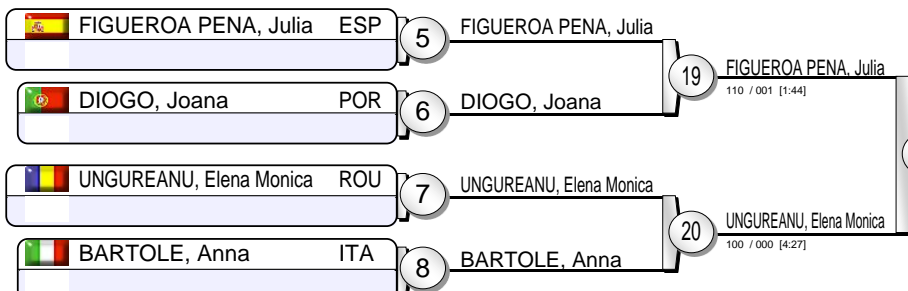

European Open Women Lisbon 2013

(Lisbon (POR), 08-09 June 2013)

-48 kg

19 Judoka

Pool A

Pool B

Pool C

Pool D

European Open Women Lisbon 2013

(Lisbon (POR), 08-09 June 2013)

-52 kg

19 Judoka

Pool A

Pool B

Pool C

Pool D