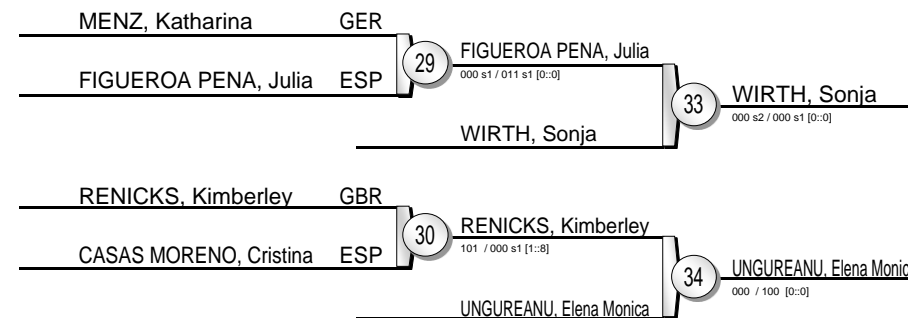

European Open Women Lisbon 2013

(Lisbon (POR), 08-09 June 2013)

-48 kg

19 Judoka

Pool A

Pool B

Pool C

Pool D

Repechage

Results

1. LIMA, Taciana GBS
2. RUMYANTSEVA, Kristina RUS
3. WIRTH, Sonja GER
4. UNGUREANU, Elena Monica ROU
5. FIGUEROA PENA, Julia ESP
6. RENICKS, Kimberley GBR
7. MENZ, Katharina GER
8. CASAS MORENO, Cristina ESP