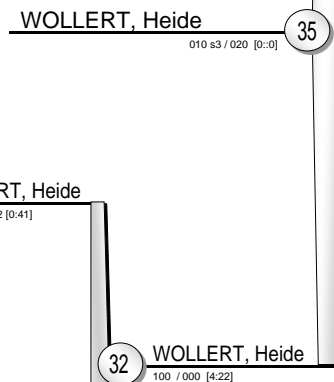

European Open Women Lisbon 2013

(Lisbon (POR), 08-09 June 2013)

-70 kg

18 Judoka

Pool A

Pool B

Pool C

Pool D