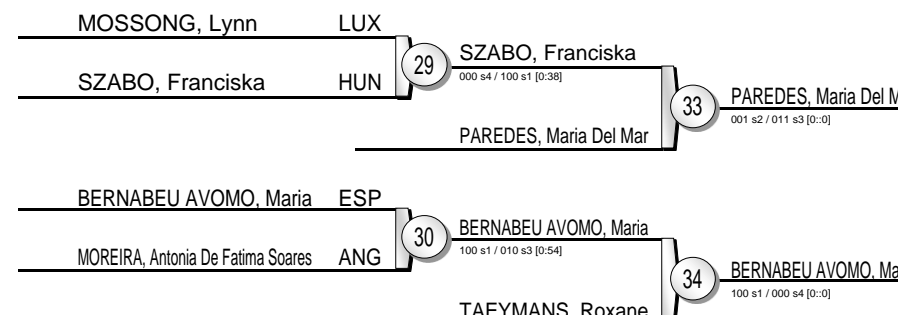

European Open Women Lisbon 2013

(Lisbon (POR), 08-09 June 2013)

-70 kg

18 Judoka

Pool A

Pool B

Pool C

Pool D

Repechage

Results

1. WOLLERT, Heide GER
2. WILDIKAN, Lior ISR
3. PAREDES, Maria Del Mar ESP
4. BERNABEU AVOMO, Maria ESP
5. SZABO, Franciska HUN
6. TAEYMANS, Roxane BEL
7. MOSSONG, Lynn LUX
8. MOREIRA, Antonia De Fatima Soares ANG