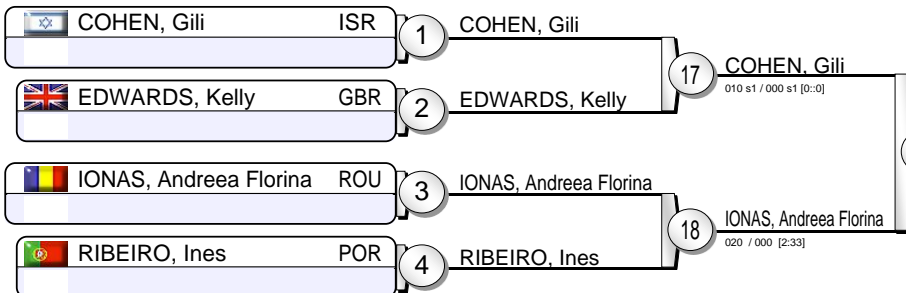

Repechage

Results

- LIMA, Taciana GBS
- RUMYANTSEVA, Kristina RUS
- WIRTH, Sonja GER
- UNGUREANU, Elena Monica ROU
- FIGUEROA PENA, Julia ESP
- RENICKS, Kimberley GBR
- MENZ, Katharina GER
- CASAS MORENO, Cristina ESP

European Open Women Lisbon 2013

(Lisbon (POR), 08-09 June 2013)

-52 kg

19 Judoka

Pool A

Pool B

Pool C

Pool D