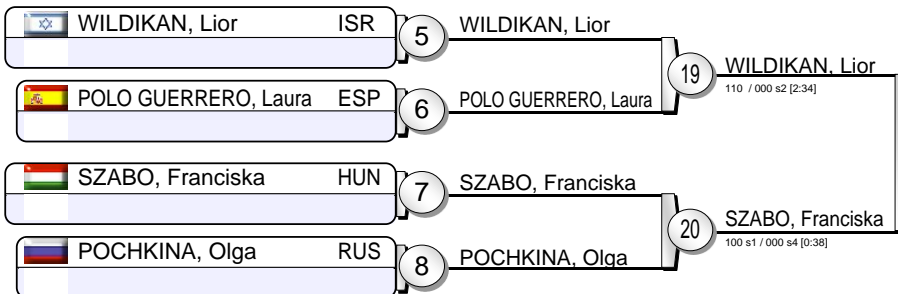

European Open Women Lisbon 2013

(Lisbon (POR), 08-09 June 2013)

-70 kg

18 Judoka

Pool A

Pool B

Pool C

Pool D