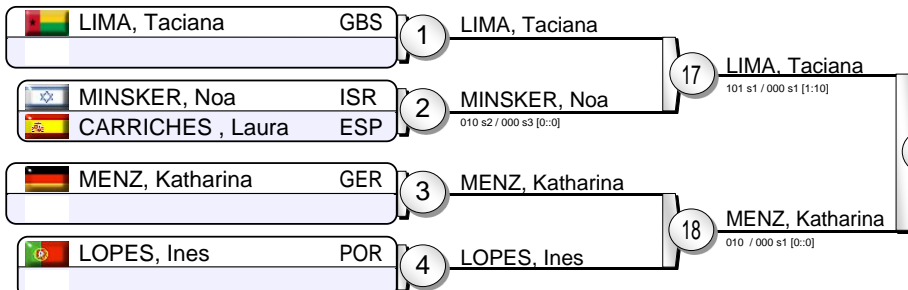

European Open Women Lisbon 2013

(Lisbon (POR), 08-09 June 2013)

-48 kg

19 Judoka

Pool A

Pool B

Pool C

Pool D

European Open Women Lisbon 2013

(Lisbon (POR), 08-09 June 2013)

-52 kg

19 Judoka

Pool A

Pool B

Pool C

Pool D